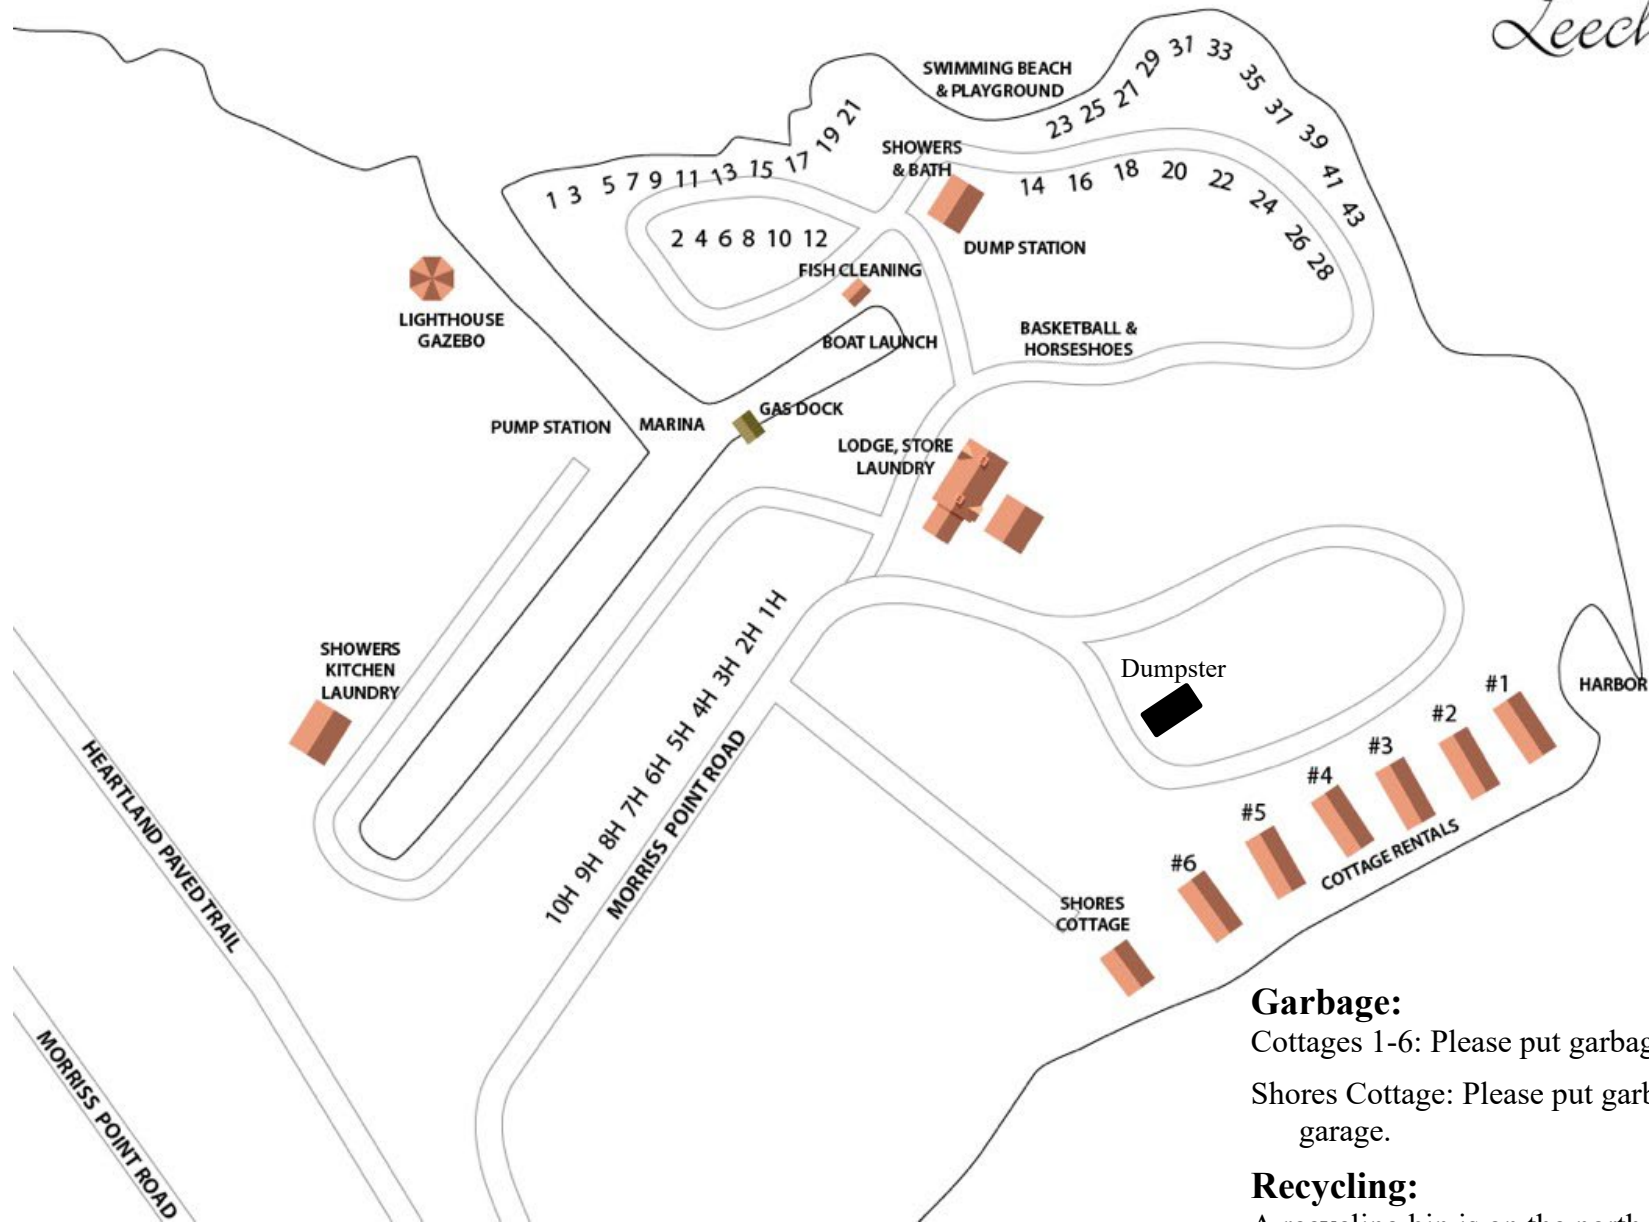

Leech Lake

Garbage:

Cottages 1-6: Please put garbage in the dumpster.
Shores Cottage: Please put garbage in cans near the garage.

Recycling:

A recycling bin is on the north end of the lodge.

WIFI: In the RV park choose network Shores Guest. Password is "ShoresofLL1"
In the cottages the WIFI is open, no password.